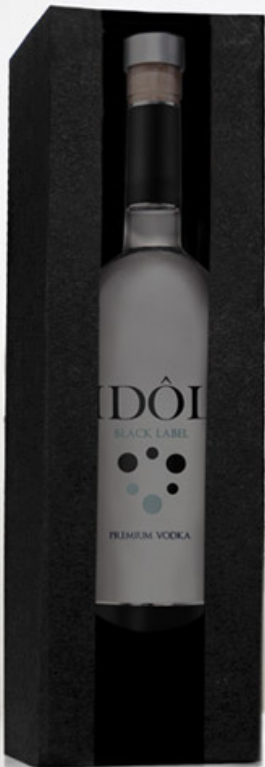

DALLAS
ARTS DISTRICT

PRINT
& ADVERTISING

demeter
honey flower & vetiver

demeter
super (natural)
honey flower & vetiver
reed diffuser

artemis
blue blossom & mahogany

artemis
super (natural)
blue blossom & mahogany